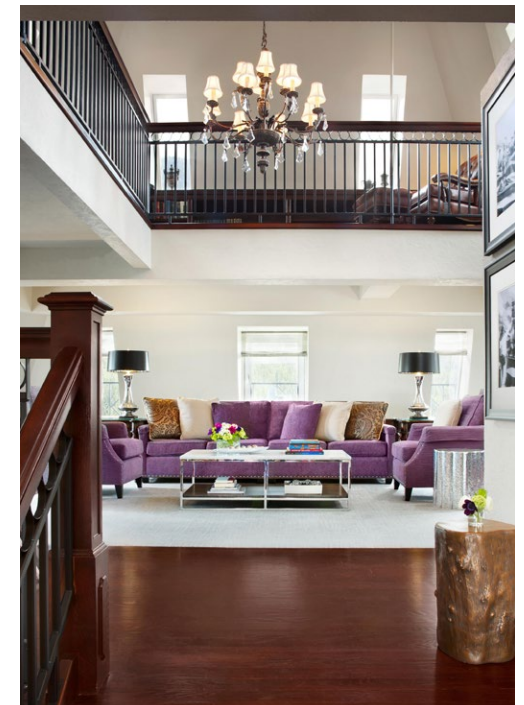

ROYAL SUITE

Offering unsurpassed luxury, this grand Banff suite was designed for royalty, dignitaries and extra special occasions. This unforgettable suite features a reception foyer, spacious living room, grand piano, upper perimeter library, powder room and multiple windows. The attached master bedroom is private, featuring a spectacular chandelier, window seat and additional bathroom. Located in the pinnacle of a castle peak, the suite and master bedroom offer magnificent panoramic views.

ROOM SIZE: 1500 sq.ft. / 139 sq.m
BED TYPE: One king bed
VIEW: Panoramic 360° views